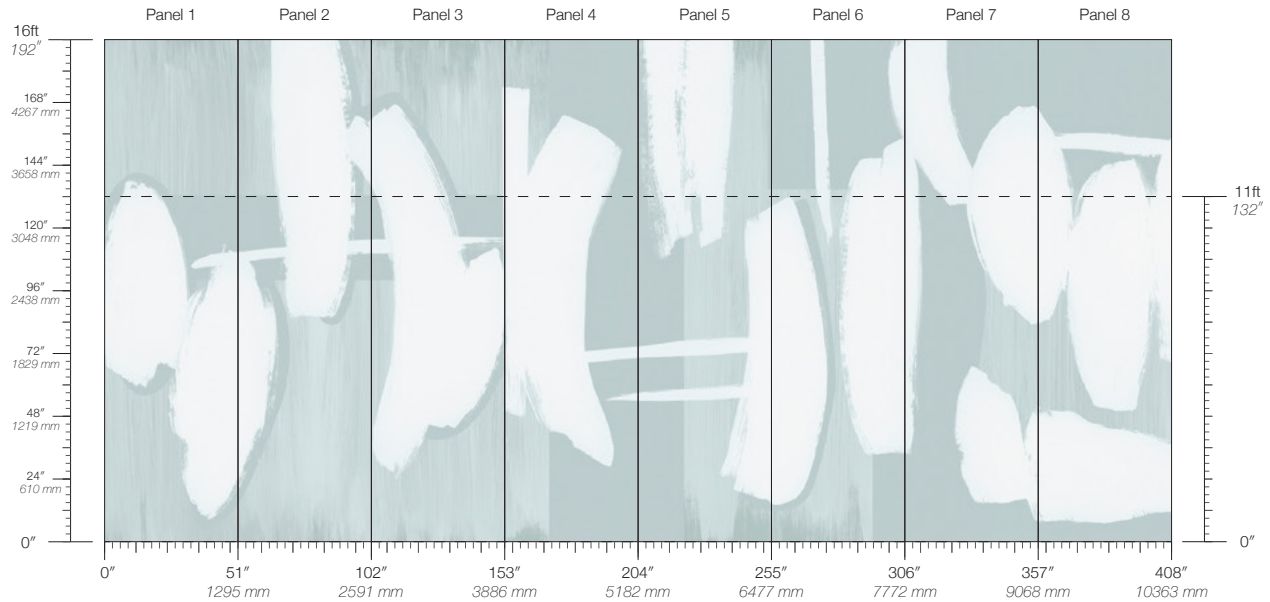

Gesture Grace

Suitable for residential and commercial projects

COLOR

Grace

ITEM

5302

CONTENT

Type II Vinyl

PANEL WIDTH

51" / 1295 mm trimmed

PANEL HEIGHT

132" / 3353 mm standard
192" / 4877 mm extended

REPEAT

Non-repeating

STOCK

Made to order

LEAD TIME

4 weeks to print

MINIMUM

1 panel

PRICE

Available upon request

ORIGIN

USA

DETAILS

Custom options available

ENVIRONMENTAL

Low VOC
Cadmium & Lead Free
Formulation

SPECS

Commercial Vinyl face
Polyester/Cotton woven backing
20 oz per linear yard
620 g per linear meter
Woven surface texture

TESTING

(US) ASTM E84 Adhered Class A
(EU) EN 15102 Class B, s2
(CN) CAN/ULC-S102.2 Class A
CCC-W-408D Type II
WA Specification W-101 Type II
NFPA 286 Corner Burn Test Class A

MAINTENANCE

Water-based cleanser

CONTACT

sales@calicowallpaper.com
+1 718 243 1705
57 Lispenard Street
New York, NY 10013 USA

DISCLAIMER

Refer to our website to see the full mural artwork. Reference the physical sample for color and texture. Panel maps represent mural artwork only.